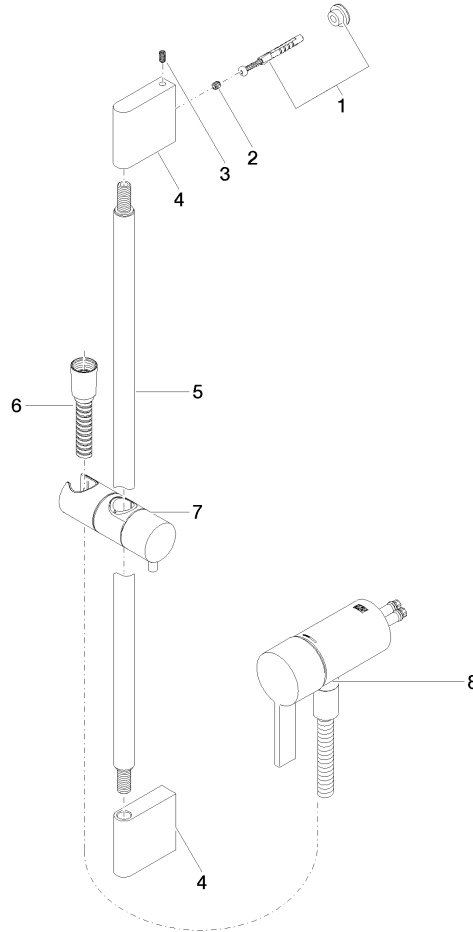

Concealed single-lever mixer with integrated shower connection with shower set without hand shower - Brushed Champagne (22kt Gold)

IMO

36 110 970

- metal shower hose 1750mm with integrated anti-twist protection
- slide bar
- Pipe diameter 18 mm

Concealed single-lever mixer with integrated shower connection with shower set without hand shower - Brushed Champagne (22kt Gold)

IMO

36 110 970
mm [inches]

Concealed single-lever mixer with integrated shower connection with shower set without hand shower - Brushed Champagne (22kt Gold)

IMO

36 110 970

Parts for other finishes can be found here: [Chrome](#)

Spare parts list

No.	Item Number	Name	Quantity used	Delivery time
1	05 17 20 726 02 90	fixing set	1	2
2	09 31 11 049 90	pin	2	2
3	04 31 11 113 00 90	pin	2	2
4	08 17 97 054-46	holder	2	30
5	90 28 22 597 00-46	holder	1	30
6	28 322 970-46	Metal shower hose 1/2" x 3/8" x 1750 mm - Brushed Champagne (22kt Gold)	1	30
7	12 580 970-46	Slide unit - Brushed Champagne (22kt Gold)	1	30
9	36 050 970-46	Concealed single-lever mixer with integrated shower connection - Brushed Champagne (22kt Gold)	1	30