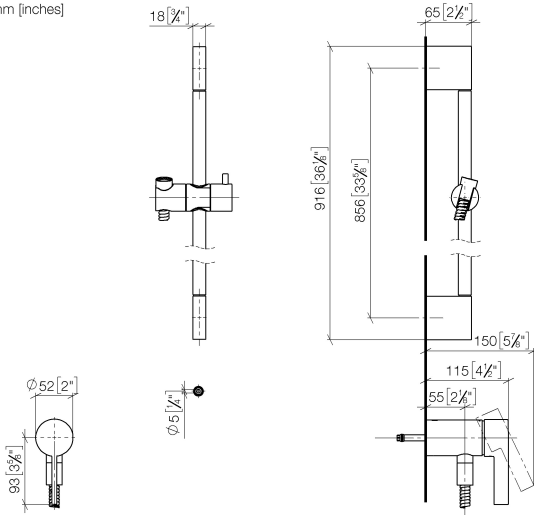

Concealed single-lever mixer with integrated shower connection with shower set without hand shower - Brushed Champagne (22kt Gold)

IMO

36 110 970

- metal shower hose 1750mm with integrated anti-twist protection
- slide bar
- Pipe diameter 18 mm

Concealed single-lever mixer with integrated shower connection with shower set without hand shower - Brushed Champagne (22kt Gold)

IMO

36 110 970
mm [inches]

Concealed single-lever mixer with integrated shower connection with shower set without hand shower - Brushed Champagne (22kt Gold)

IMO

36 110 970

Parts for other finishes can be found here: [Chrome](#)

Spare parts list

No.	Item Number	Name	Quantity used	Delivery time
1	05 17 20 726 02 90	fixing set	1	2
2	09 31 11 049 90	pin	2	2
3	04 31 11 113 00 90	pin	2	2
4	08 17 97 054-46	holder	2	30
5	90 28 22 597 00-46	holder	1	30
6	28 322 970-46	Metal shower hose 1/2" x 3/8" x 1750 mm - Brushed Champagne (22kt Gold)	1	30
7	12 580 970-46	Slide unit - Brushed Champagne (22kt Gold)	1	30
9	36 050 970-46	Concealed single-lever mixer with integrated shower connection - Brushed Champagne (22kt Gold)	1	30